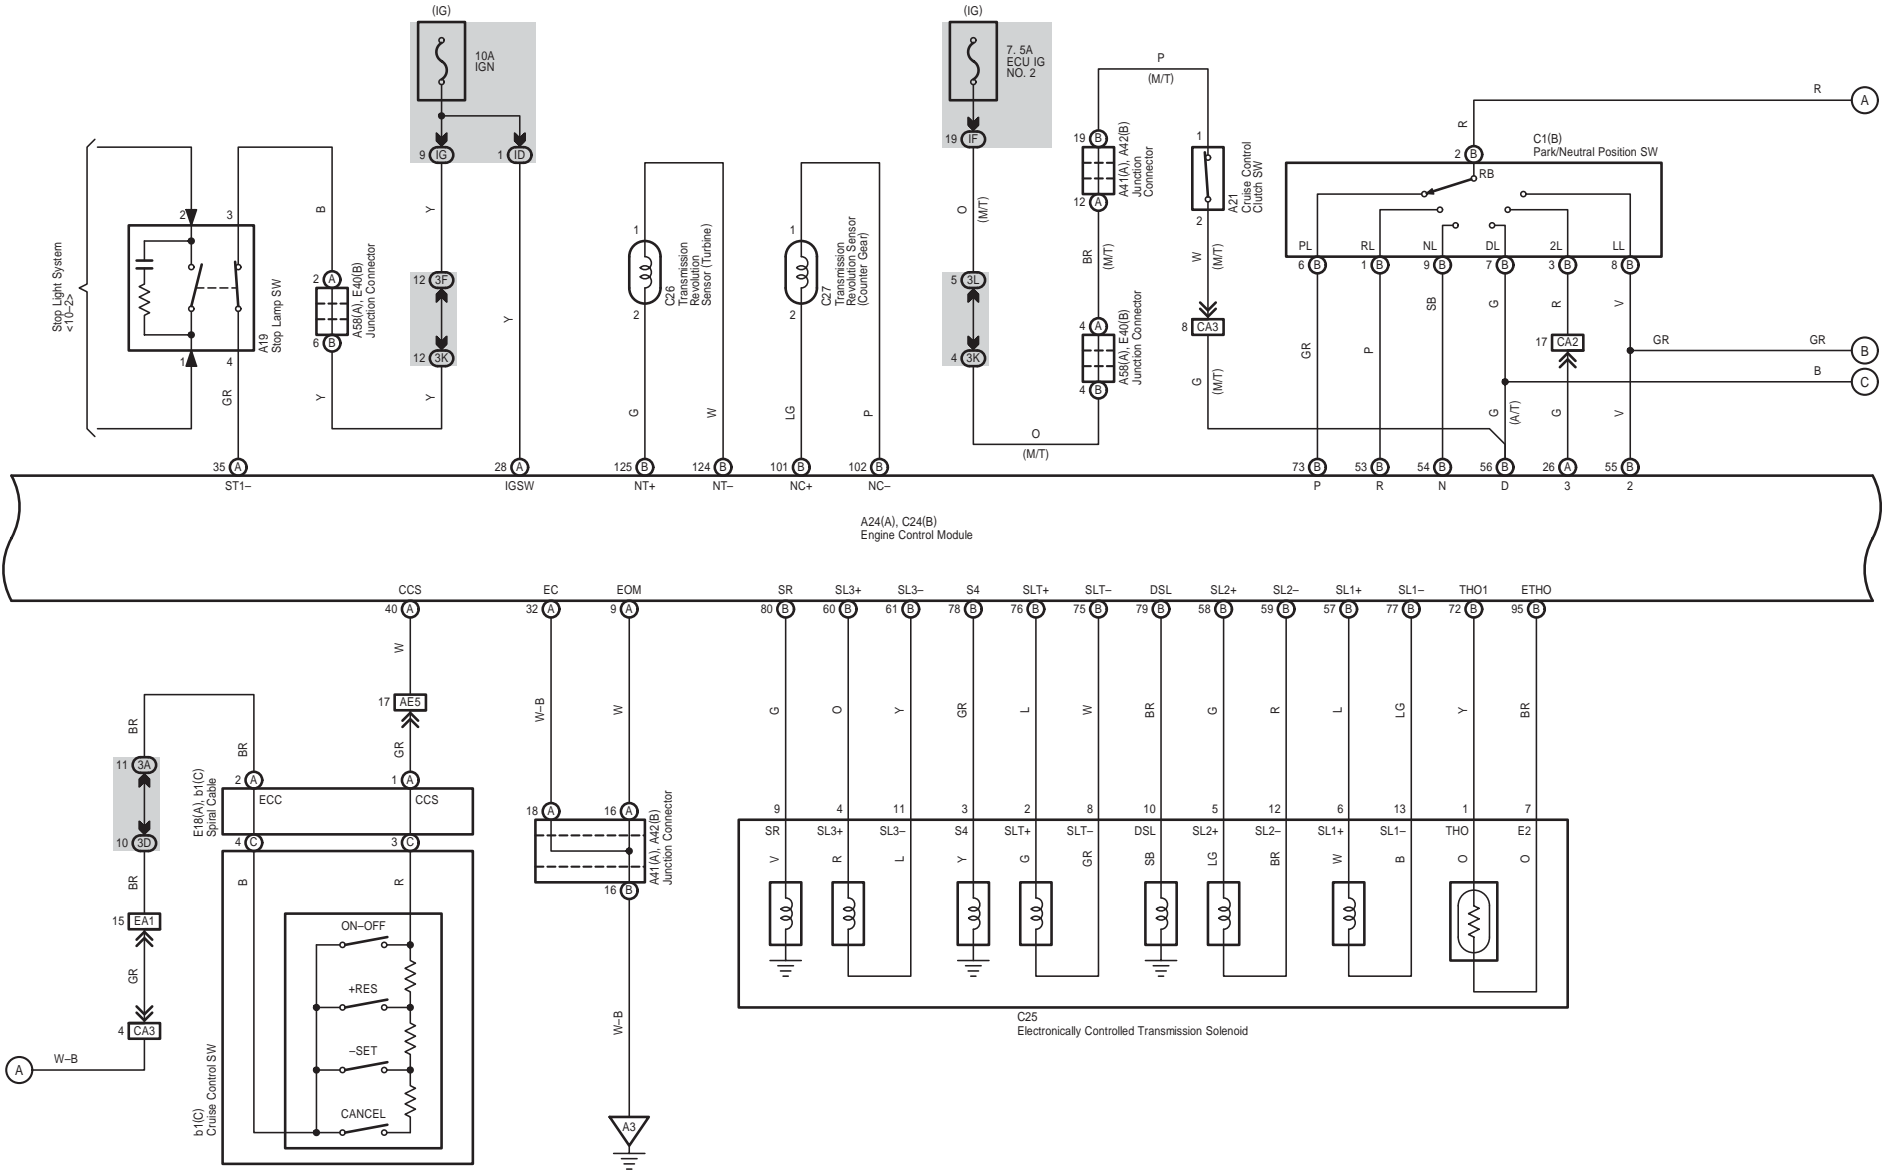

Engine Control (2AZ-FE)

CAMRY (EM0250U)

Engine Control (2AZ-FE)

\* 1 : California

Cruise Control (2AZ-FE)

Electronically Controlled Transmission and A/T Indicator (2AZ-FE)

13

14

15

16

CAMRY (EM0250U)