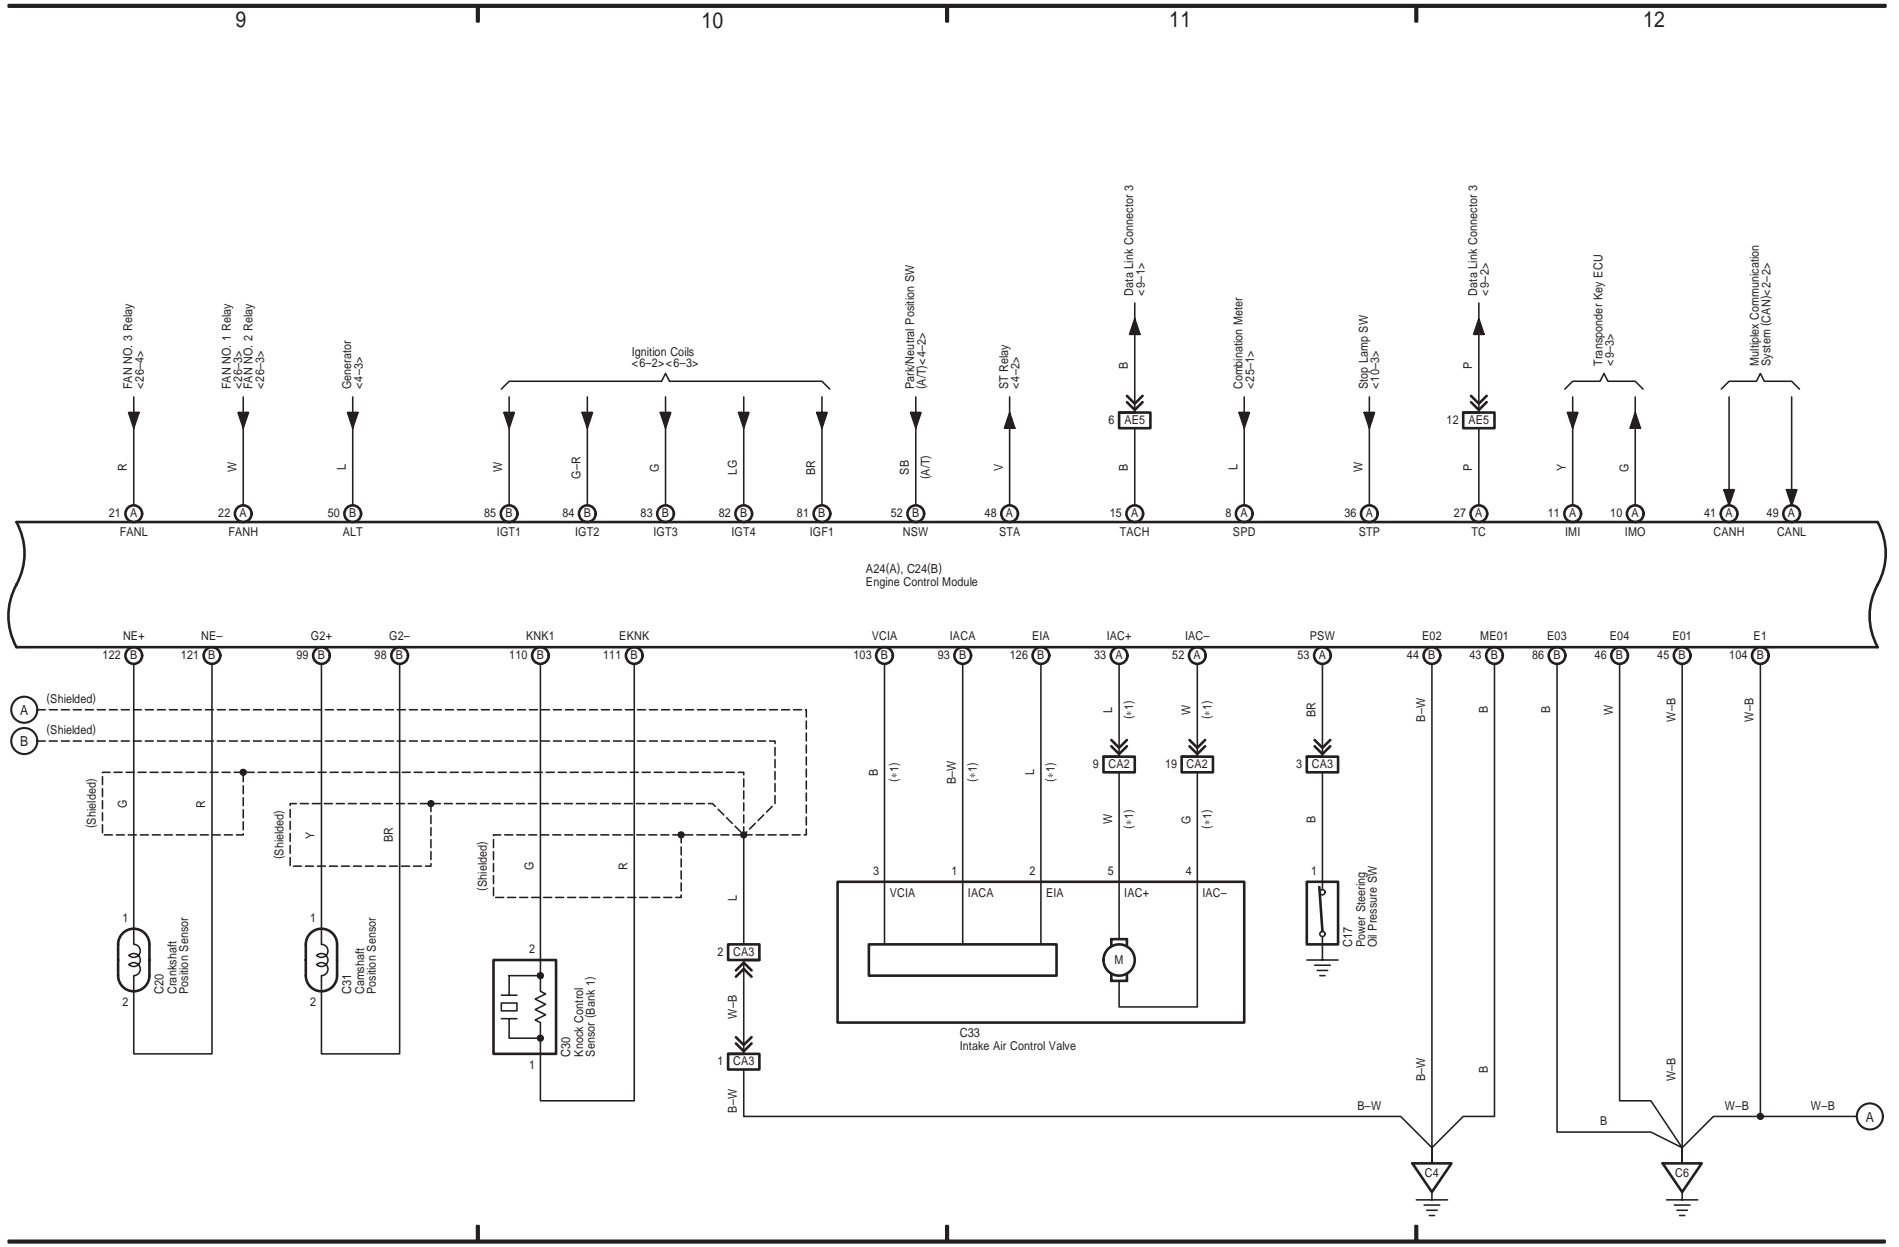

Engine Control (2AZ-FE)

CAMRY (EM0250U)

Engine Control (2AZ-FE)

\* 1 : California

Cruise Control (2AZ-FE)

Electronically Controlled Transmission and A/T Indicator (2AZ-FE)

13

14

15

16

CAMRY (EM0250U)