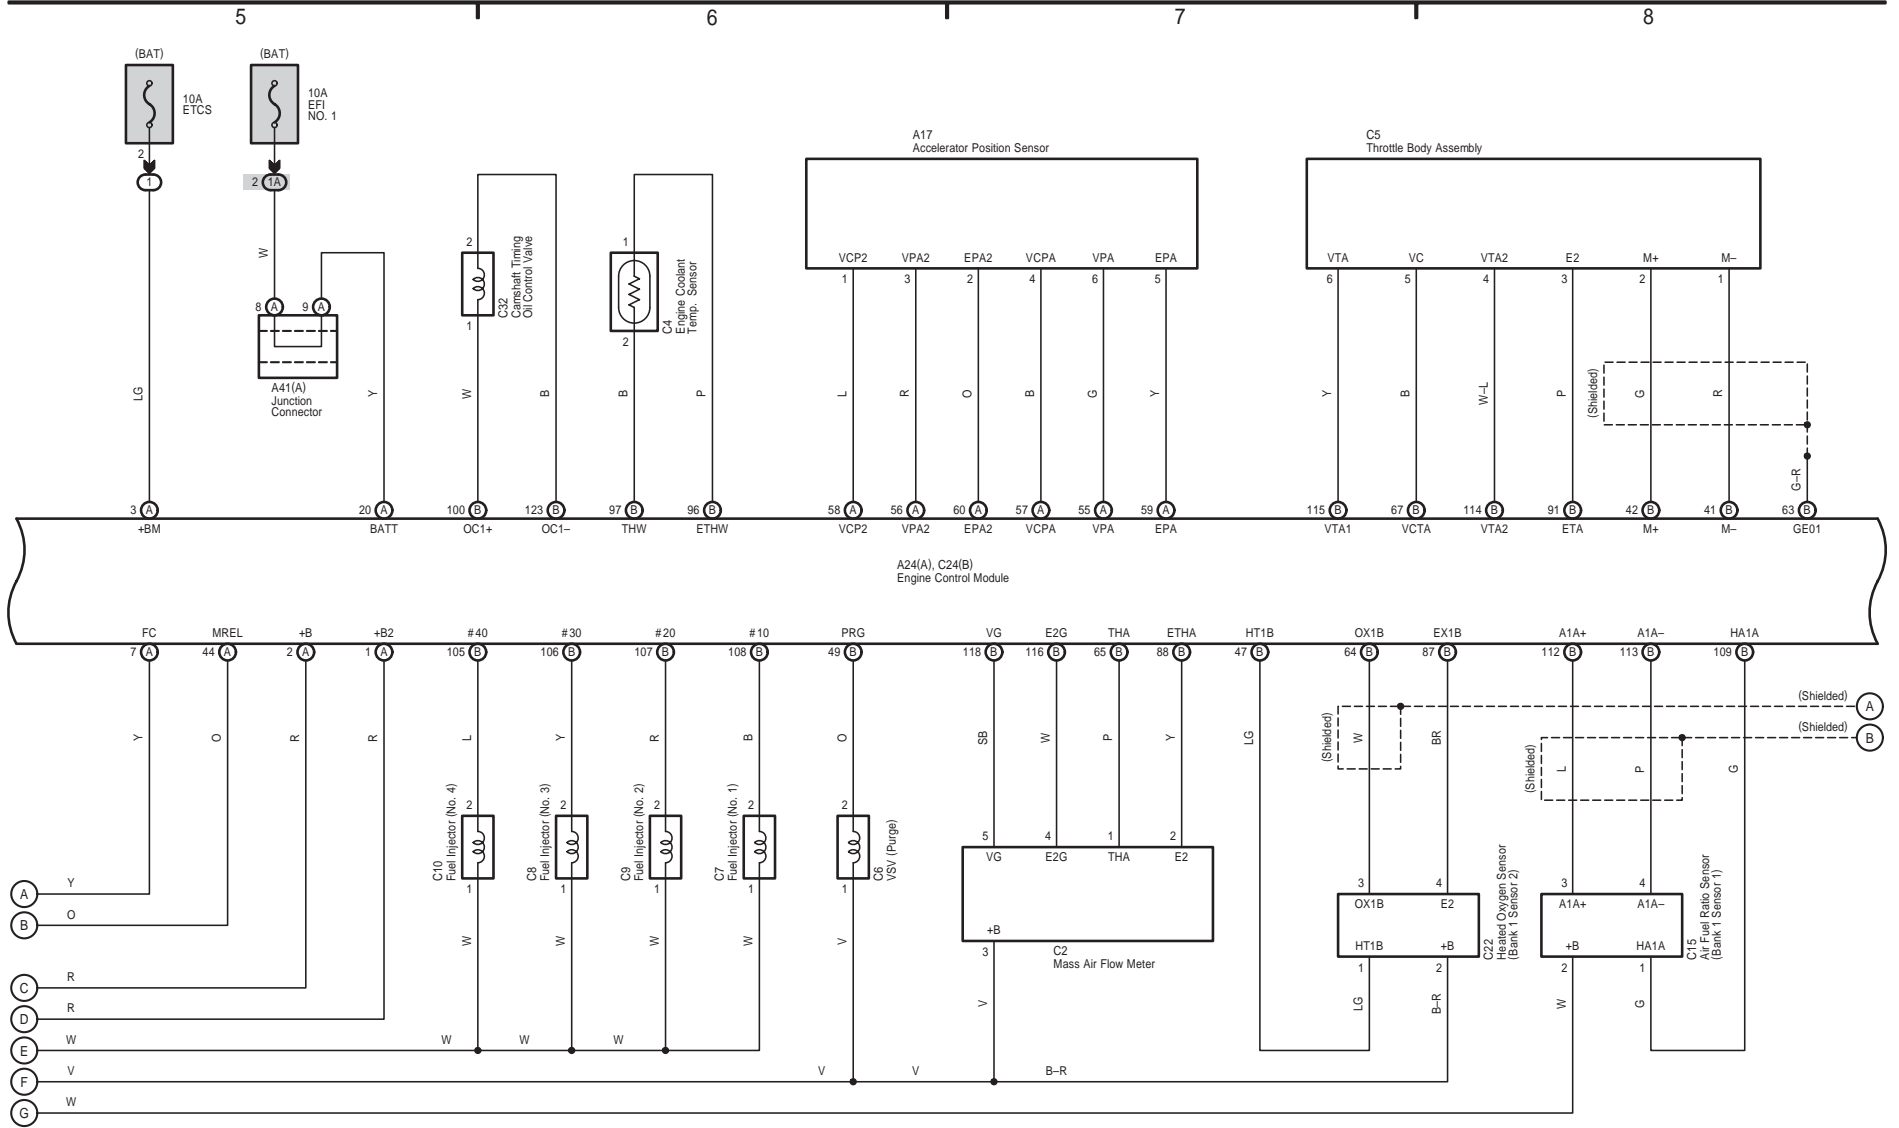

Engine Control (2AZ-FE)

CAMRY (EM0250U)

Engine Control (2AZ-FE)

\* 1 : California

Cruise Control (2AZ-FE)

Electronically Controlled Transmission and A/T Indicator (2AZ-FE)

13

14

15

16

CAMRY (EM0250U)